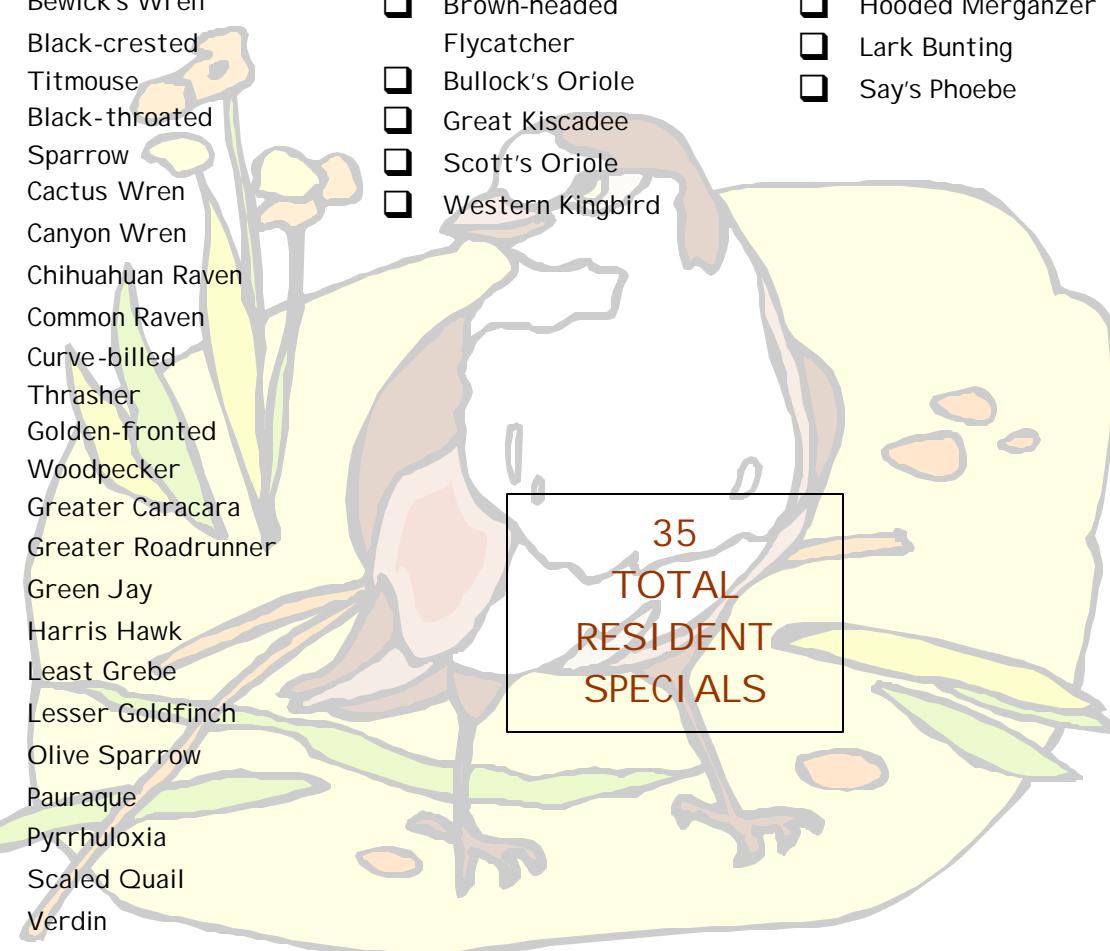

FRANKLIN RANCH BIRDING CHECKLIST

Specials

YEAR-LONG RESIDENT SPECIALS

- ☐ Bewick's Wren
- ☐ Black-crested Titmouse
- ☐ Black-throated Sparrow
- ☐ Cactus Wren
- ☐ Canyon Wren
- ☐ Chihuahuan Raven
- ☐ Common Raven
- ☐ Curve-billed Thrasher
- ☐ Golden-fronted Woodpecker
- ☐ Greater Caracara
- ☐ Greater Roadrunner
- ☐ Green Jay
- ☐ Harris Hawk
- ☐ Least Grebe
- ☐ Lesser Goldfinch
- ☐ Olive Sparrow
- ☐ Pauraque
- ☐ Pyrrhuloxia
- ☐ Scaled Quail
- ☐ Verdin
- ☐ Vermillion Flycatcher

SUMMER RESIDENT SPECIALS

- ☐ Ash-throated Flycatcher
- ☐ Audubon's Oriole
- ☐ Brown-headed Flycatcher
- ☐ Bullock's Oriole
- ☐ Great Kiskadee
- ☐ Scott's Oriole
- ☐ Western Kingbird

WINTER RESIDENT SPECIALS

- ☐ Black-bellied Whistling Duck
- ☐ Common Goldeneye
- ☐ Hooded Merganser
- ☐ Lark Bunting
- ☐ Say's Phoebe

35
TOTAL
RESIDENT
SPECIALS